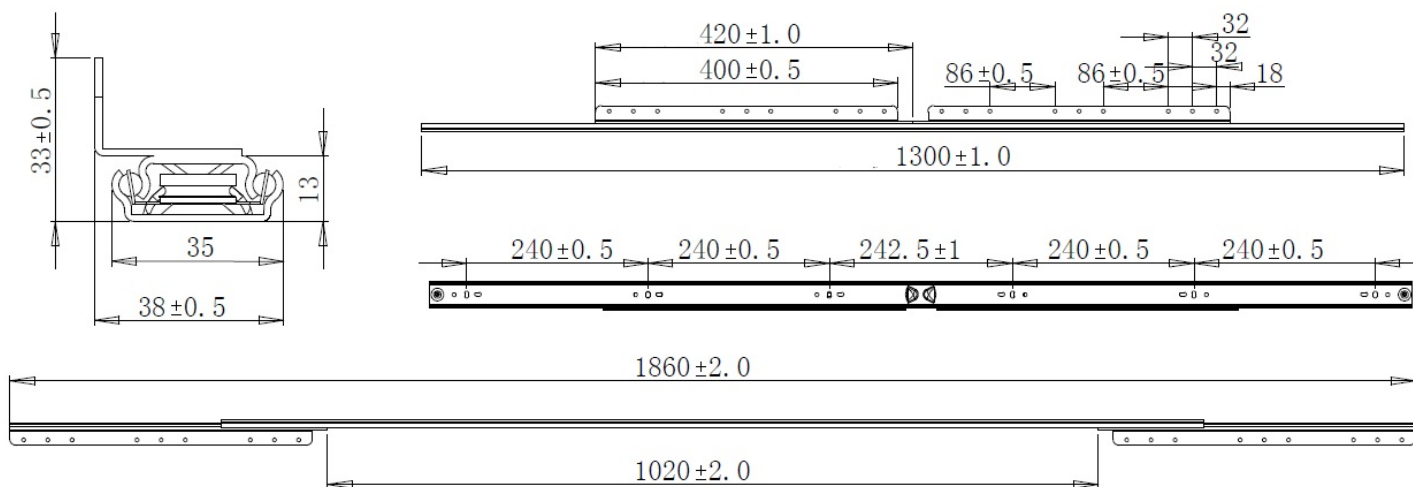

## Description:

Table Extension 9097-B, Opening: 1020mm, F/Sliding Top, BZP, Closed: 1300mm, Wing Size:400mm, Total Length When Open: 1860mm, 35mm Profile, 1,5mm Steel, Load Capacity 45 KG

## Item number:

24.05.085-0

Units	Box	Carton	HS Code	Barcode
Pair	1	10	8302420090	 5704866088909